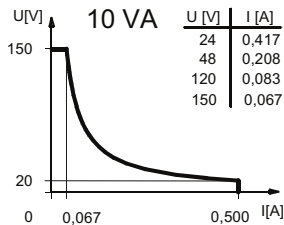

Float switch

Series Miniature-Float switch

Description **MSK2-PVC-R3/8-SO 0303**

Article number **6891323056**

Wiring diagram
(non-actuated state)

Performance diagram

Electrical data

Rated voltage	U_r	150 V
max. switching current		0,5 A
max. switching capacity		10 VA
Rated insulation voltage	U_i	300 V AC
Rated impulse withstand voltage	U_{imp}	4 kV AC
Overvoltage category		II
Switching element		1 N.C., rising level 1 N.C., falling level
Protection class		II (totally insulated)

Mechanical data	
Bolting material	PVC
Switching tube material	PVC
Float material	PVC
- density	about 0,7 g/cm ³ ±10 %
- depth of immersion	17 mm ± 2 mm (to a fluid-density of 1 g/cm ³)
Grip screw material	PVC
Ambient air temperature	-5 °C to +60 °C
Liquid temperature	-5 °C to +60 °C
Connection	Cable 3 x 0,34 mm ² x 1 m ± 5 %, PVC
Protection type	IP 65 acc to IEC529 / EN 60529
Max. pressure	5 bar

Standards
DIN EN 60947-5-1

EU Conformity
acc. to directive 2014/35/EU (Low-Voltage-Directive)

General details
<p>Repeatability of switching points is ±0,05 mm based on the same geometrical conditions as of a switch device. The measures of the switching points refer to a fluid-density of 1 g/cm³. The tolerance of the switching points is ±2 mm Maximum data must not be exceeded! Pay attention to the contact protection, when switching inductive or capacitive loads.</p>