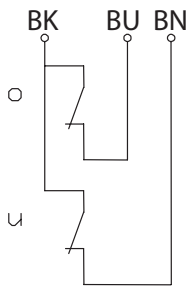

Float switch

Series Miniature-Float switch

Description **MSK2-PVC-R3/8-SO 0303**

Article number **6891323056**

Wiring diagram
(non-actuated state)

Performance diagram

Electrical data

Rated voltage	U_r	150 V
max. switching current		0,5 A
max. switching capacity		10 VA
Rated insulation voltage	U_i	300 V AC
Rated impulse withstand voltage	U_{imp}	4 kV AC
Overvoltage category		II
Switching element		1 N.C., rising level 1 N.C., falling level
Protection class		II (totally insulated)

Mechanical data	
Bolting material	PVC
Switching tube material	PVC
Float material	PVC
- density	about 0,7 g/cm ³ ±10 %
- depth of immersion	17 mm ± 2 mm (to a fluid-density of 1 g/cm ³)
Grip screw material	PVC
Ambient air temperature	-5 °C to +60 °C
Liquid temperature	-5 °C to +60 °C
Connection	Cable 3 x 0,34 mm ² x 1 m ± 5 %, PVC
Protection type	IP 65 acc to IEC529 / EN 60529
Max. pressure	5 bar

Standards
DIN EN 60947-5-1

EU Conformity
acc. to directive 2014/35/EU (Low-Voltage-Directive)

General details
<p>Repeatability of switching points is ±0,05 mm based on the same geometrical conditions as of a switch device. The measures of the switching points refer to a fluid-density of 1 g/cm³. The tolerance of the switching points is ±2 mm Maximum data must not be exceeded! Pay attention to the contact protection, when switching inductive or capacitive loads.</p>