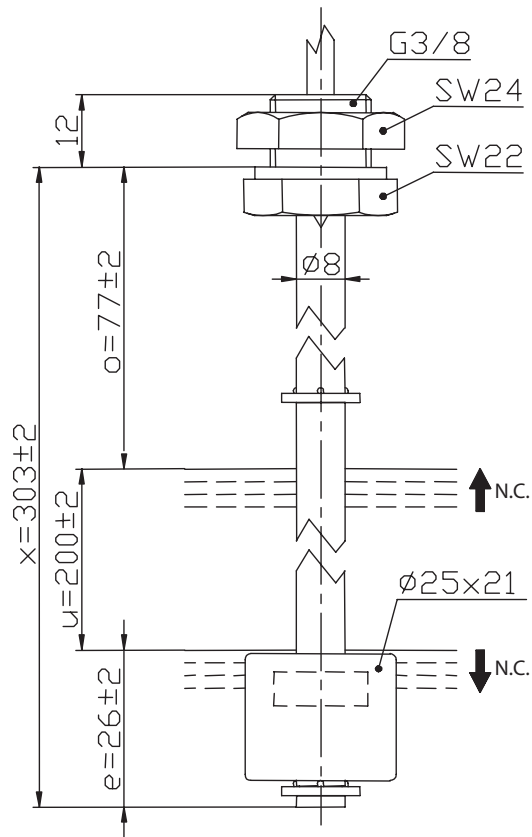

Float switch

Series Miniature-Float switch

Description **MSK2-PVC-R3/8-SO 0303**

Article number **6891323056**

Wiring diagram
(non-actuated state)

Performance diagram

Electrical data

Rated voltage	U_r	150 V
max. switching current		0,5 A
max. switching capacity		10 VA
Rated insulation voltage	U_i	300 V AC
Rated impulse withstand voltage	U_{imp}	4 kV AC
Overvoltage category		II
Switching element		1 N.C., rising level 1 N.C., falling level
Protection class		II (totally insulated)

Mechanical data	
Bolting material	PVC
Switching tube material	PVC
Float material	PVC
- density	about 0,7 g/cm ³ ±10 %
- depth of immersion	17 mm ± 2 mm (to a fluid-density of 1 g/cm ³)
Grip screw material	PVC
Ambient air temperature	-5 °C to +60 °C
Liquid temperature	-5 °C to +60 °C
Connection	Cable 3 x 0,34 mm ² x 1 m ± 5 %, PVC
Protection type	IP 65 acc to IEC529 / EN 60529
Max. pressure	5 bar

Standards
DIN EN 60947-5-1

EU Conformity
acc. to directive 2014/35/EU (Low-Voltage-Directive)

General details
<p>Repeatability of switching points is ±0,05 mm based on the same geometrical conditions as of a switch device. The measures of the switching points refer to a fluid-density of 1 g/cm³. The tolerance of the switching points is ±2 mm Maximum data must not be exceeded! Pay attention to the contact protection, when switching inductive or capacitive loads.</p>