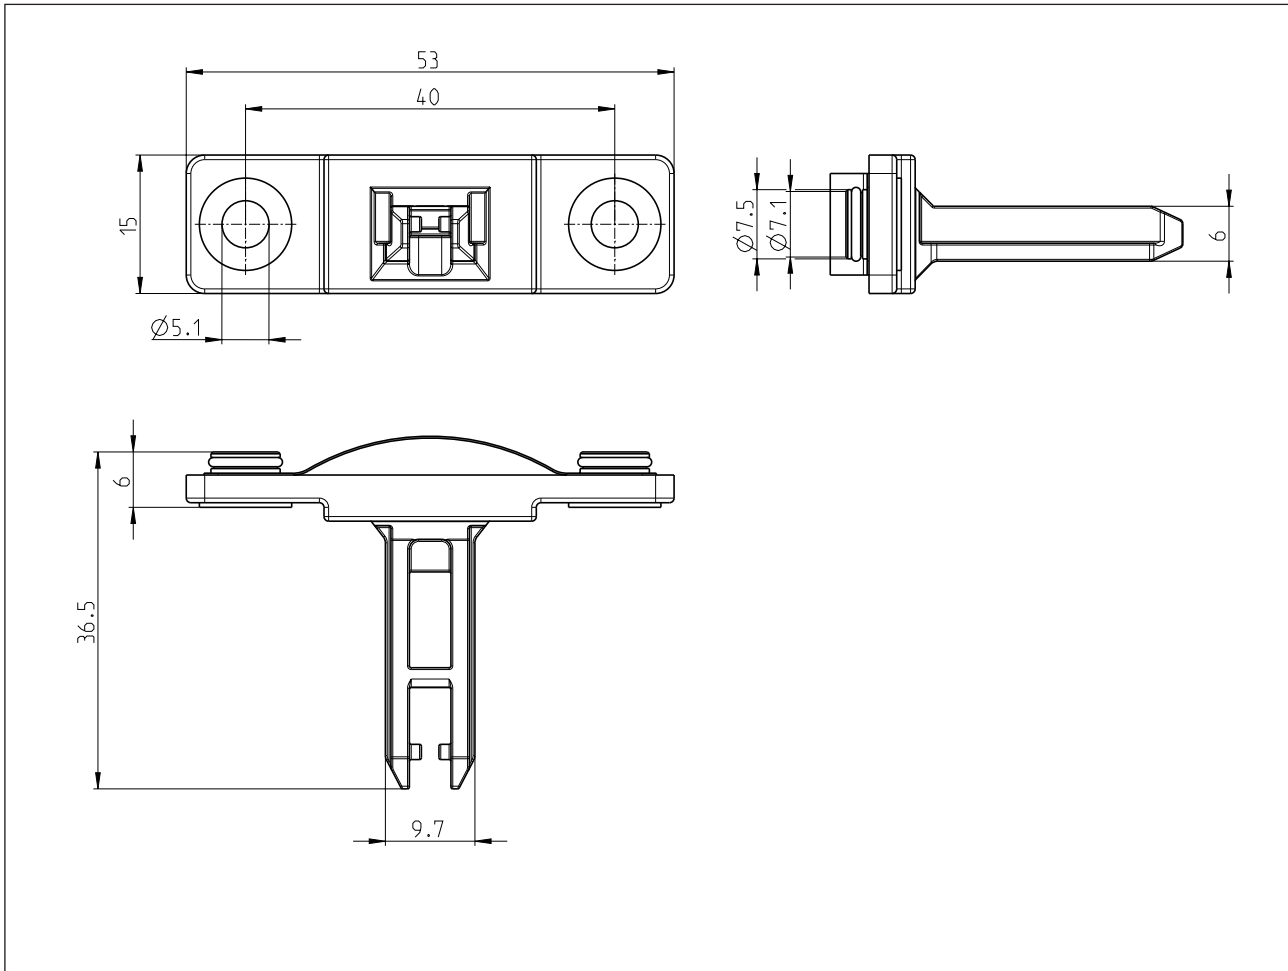

Actuator

Series for Safety switches SLC

Description **ACC-1**

Article number **3911742392**

Mechanical data

Actuator	Stainless steel
Leaf spring	Spring steel
Socket	Stainless steel
O-rings	CR
Minimum actuating radius	R_{min} 600 mm