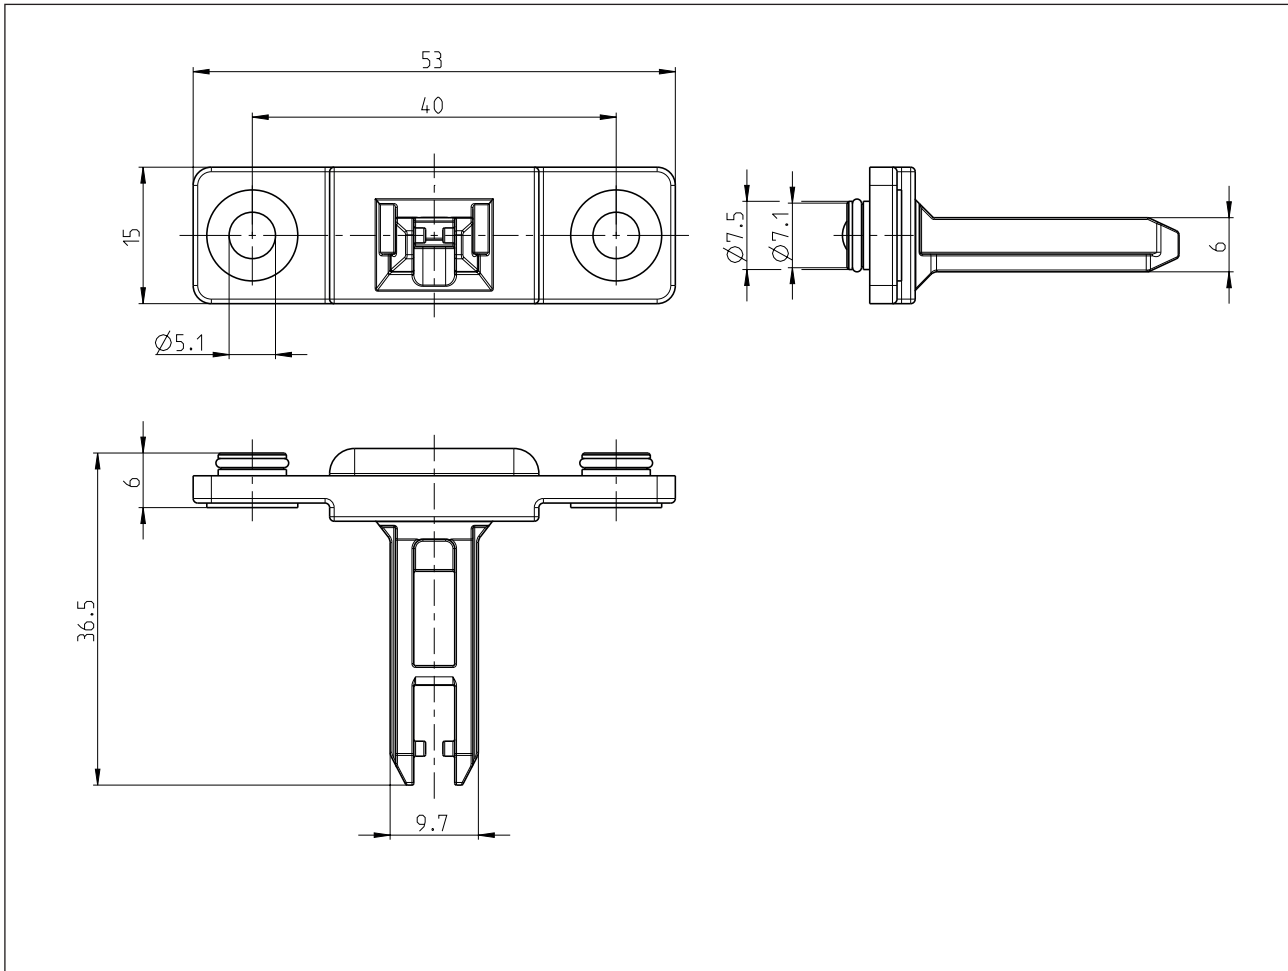

## Actuator

Series for Safety switches SLC

Description **ACC-1**

Article number **3911742392**

### Mechanical data

Actuator	Stainless steel
Foam	PU
Socket	Stainless steel
Minimum actuating radius	$R_{min}$ 600 mm