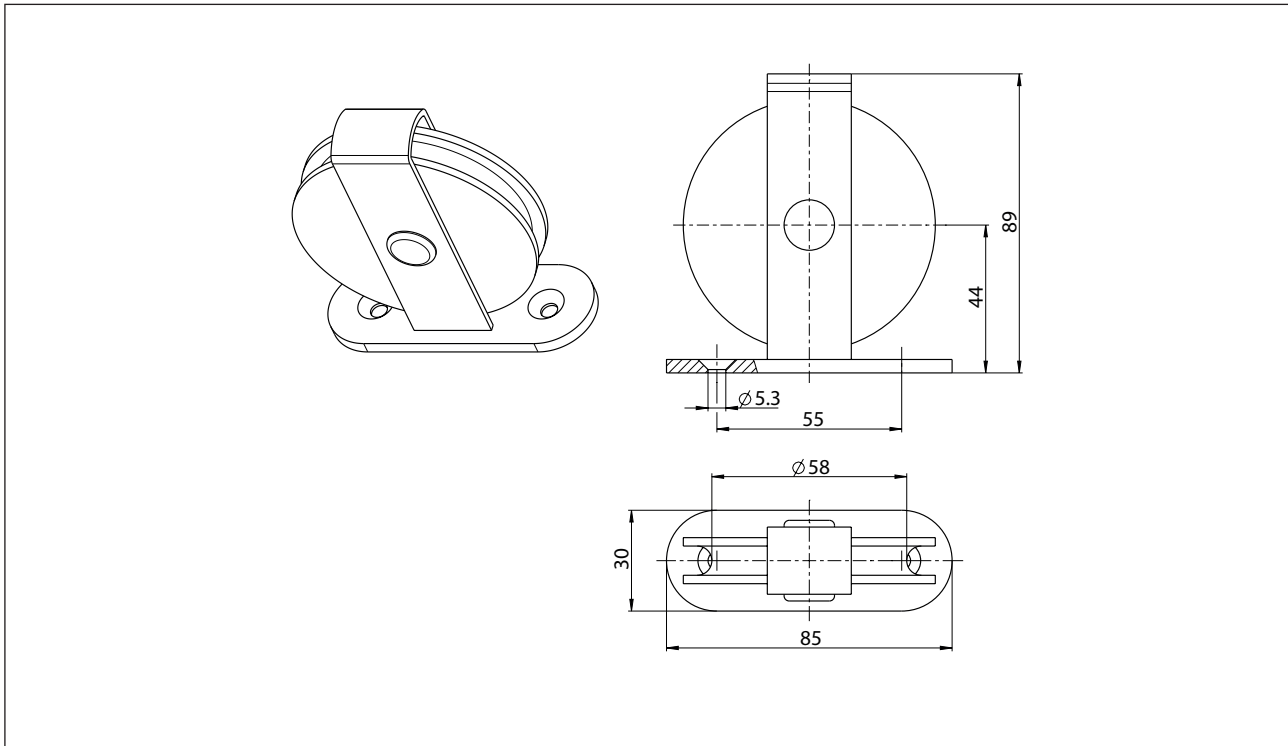

Rope pull switch

Accessory rope pull switch

Description **UMLENKROLLE F. SEIL D7**

Article number **2690000051**

Mechanical data

Roller-Ø	75 mm
Rope- Ø	max. 8 mm
Load capacity	15 kg
Material	Steel/Polyamide
Plating	blue passivated, RoHs-conform