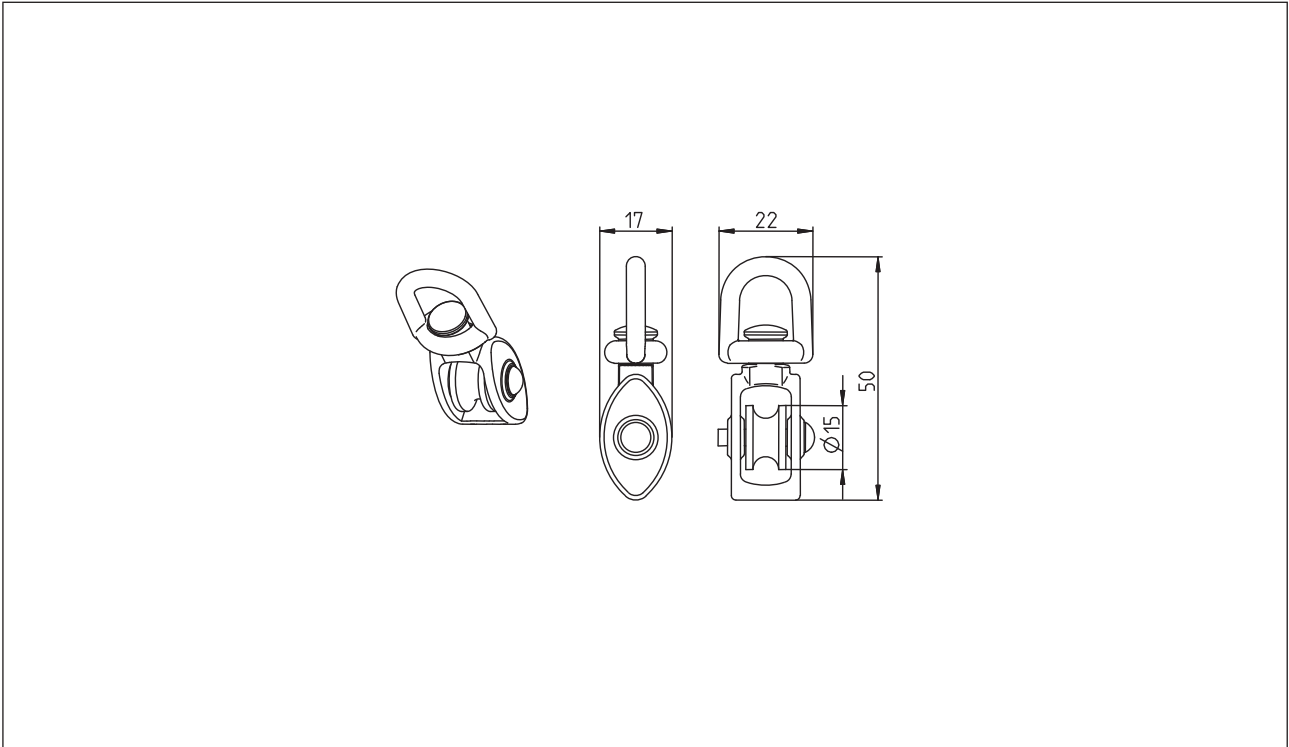

## Rope pull switch

### Accessory rope pull switch

Description **BLOCKSEILR.DREHBAR RD5**

Article number **2690000023**

#### Mechanical data

Model	Pulley block, hinged
Material	Zinc-base die-casting alloy (Roller: polyamide)
Plating	blue passivated, RoHs-conform