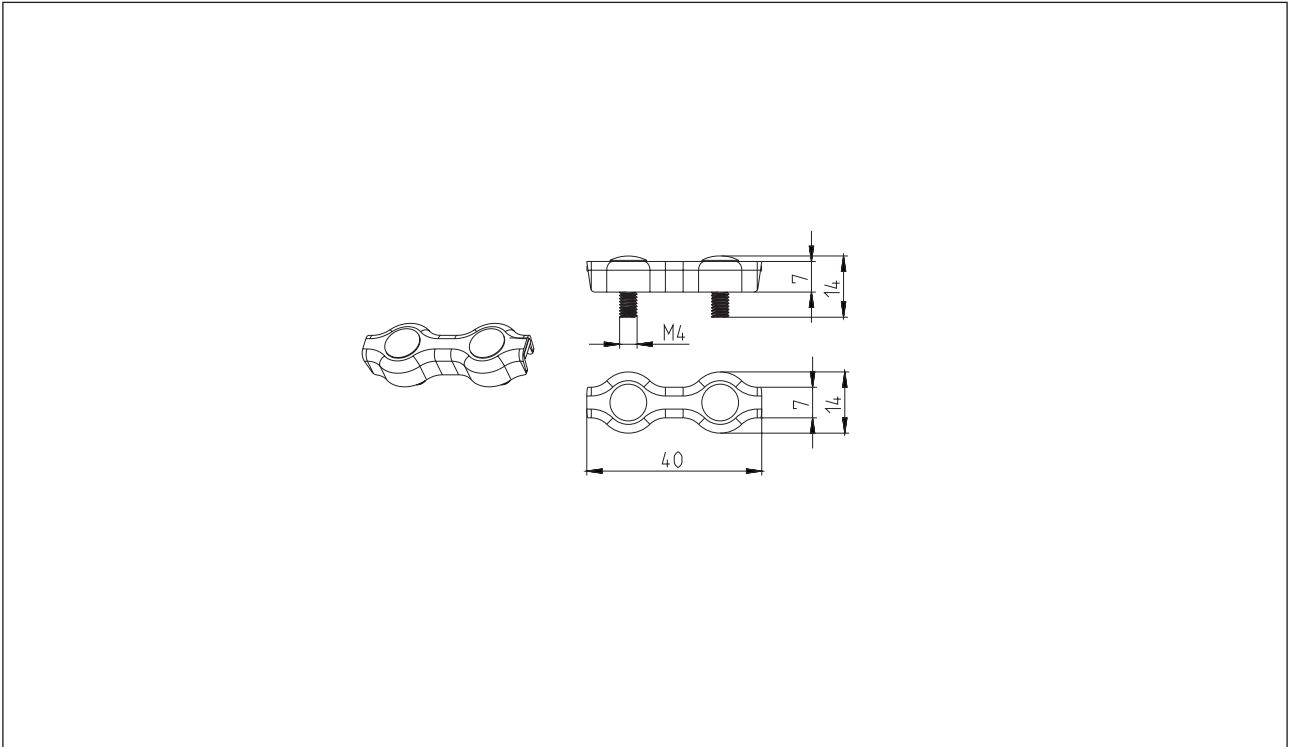

Rope pull switch

Accessory rope pull switch

Description **DUPLEX-KLEMME 3-3,5**

Article number **269000011**

Mechanical data

Nominal size	3
Material	Steelband
Plating	blue passivated, RoHs-conform