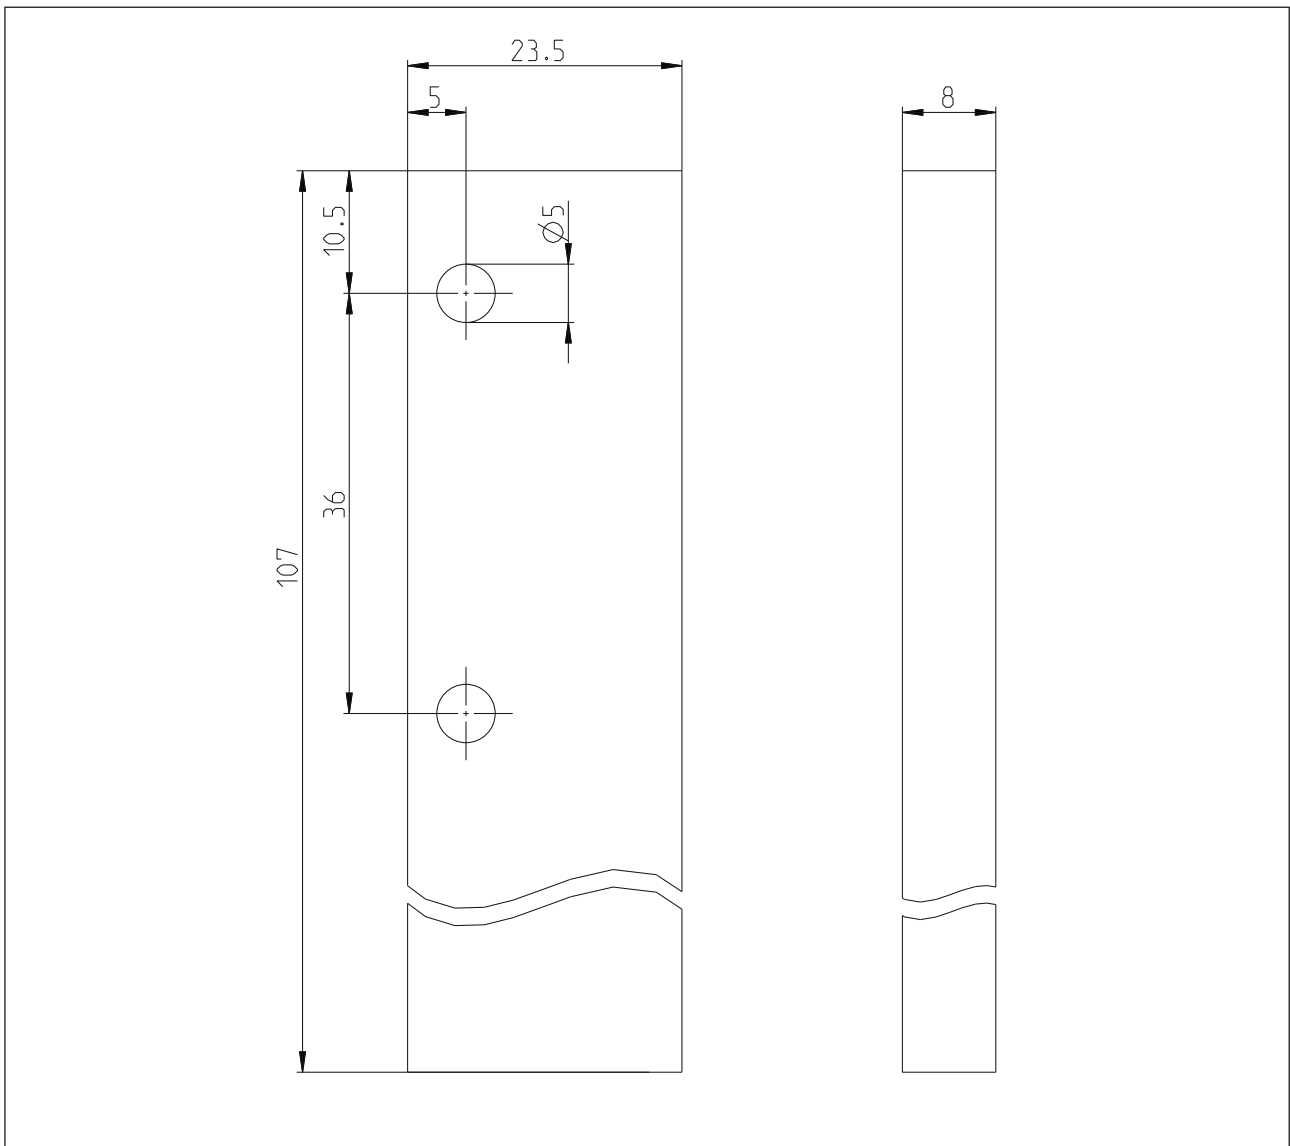

**Safety switch**  
Series CSMS

Description **CSMS DISTANZSTÜCK LG 8MM**

Article number **6075989044**

**Mechanical Data**

Material **PMMA**