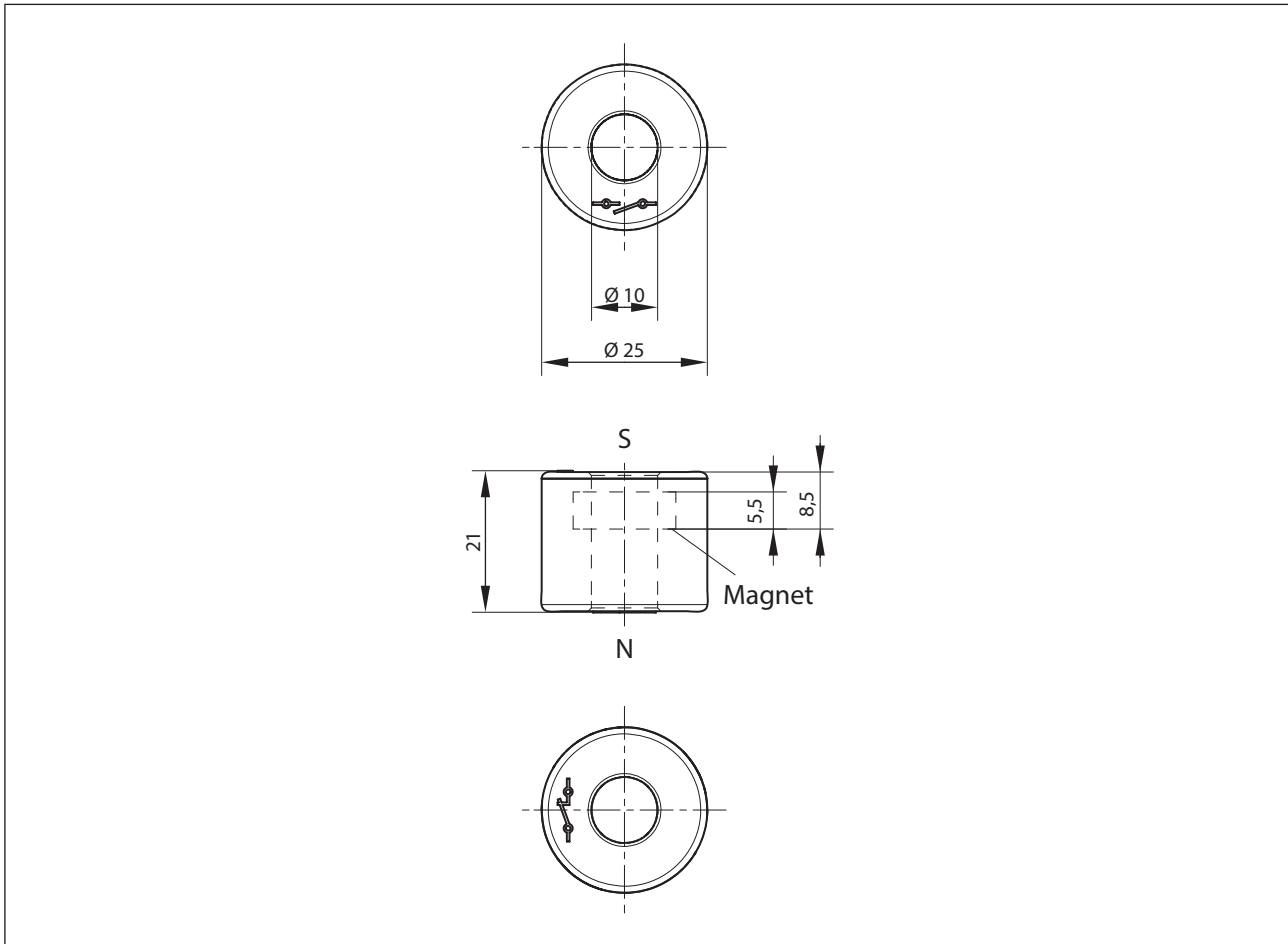

Accessories

Float

Description **SCHW-ZYL.KPL.RD25X21 PVC**

Article number **4945207022**

Technical data

Float material	PVC
- density	about 0,7 g/cm ³ ±10 %
- depth of immersion	15 mm ± 2 mm (to a fluid-density of 1 g/cm ³)
Colour	grey
Magnetic material	Hartferrit 8/22
Temperature range	-5 °C ... +60 °C
Max. pressure	5 bar