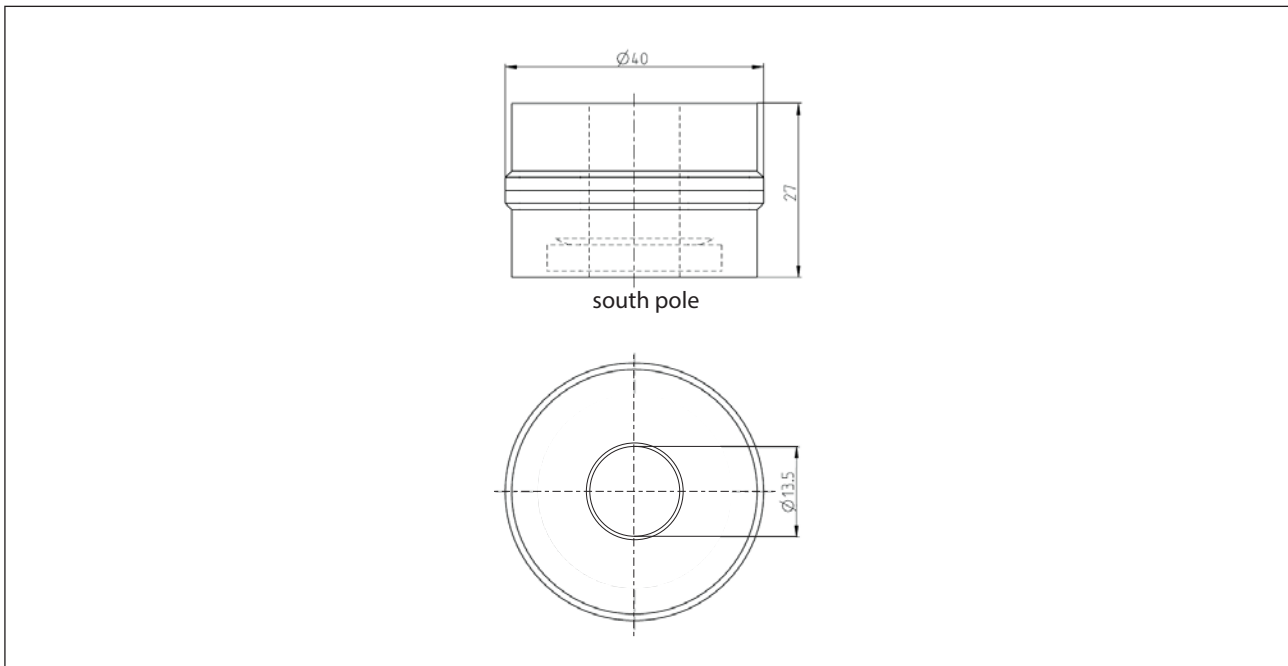

### Float

Description **SCHW-ZYL.KPL.RD40X27**

Article number **4945206009**

Technical data	
Material	Delrin FG500P NC010
Colour	Farbbatch POM-Tekolen traffic red RAL3020
Printing	Printing ink: TP218/GL-NT black
density	about 0,7 g/cm <sup>3</sup> ±10 %
depth of immersion	18 mm ± 2 mm ( to a fluid-density of 1 g/cm <sup>3</sup> )
Weight	17 g ±10 %
Temperature range	-10 °C ... +100 °C
Max. pressure	10 bar