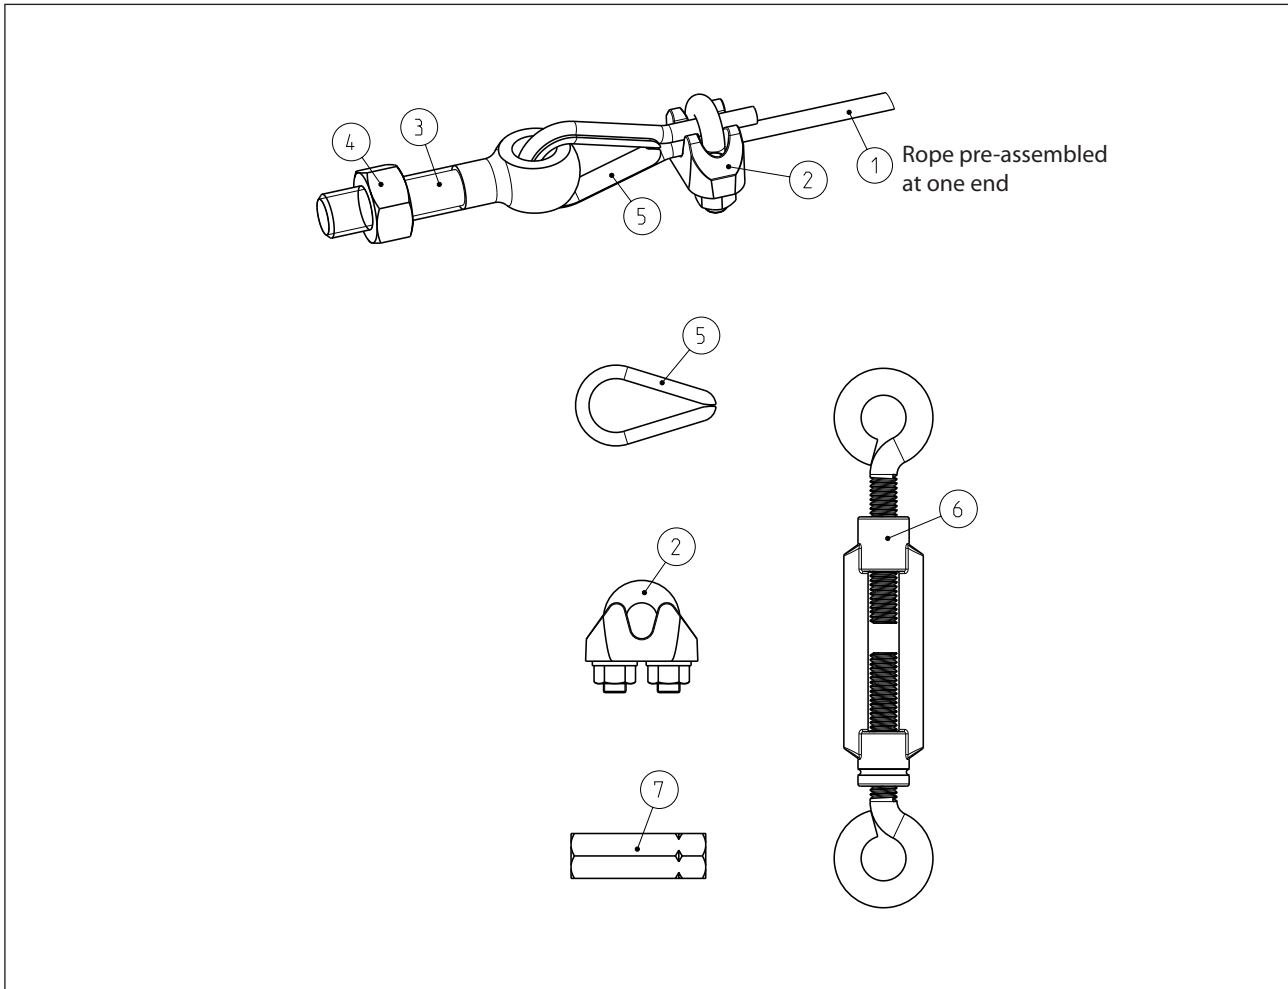

Rope pull switch

Accessory rope pull switch

Description **MONTAGESET SEILZUG 75M**

Article number **3990000257**

Mechanical data

- ① 1 x Steel cable sheathed; PVC (red) Ø 3/4 mm, 75 m long
- ② 4 x Wire rope clamp, nominal size 5, dimensions: H1 = 25.0 mm, L = 25.0 mm, D = 13.0 mm
- ③ 1 x Eye bolt according to DIN 444(04/83)-LBM, M10x50
- ④ 1 x Hexagon nut M10
- ⑤ 4 x Rope thimble RD3; Rope diameter 4.0 mm, C=12.0 mm, L= 26.5 mm
- ⑥ 1 x Turnbuckle M6x60, similar to DIN 1480 with two eyelets
- ⑦ 1 x Turnbuckle nut M6