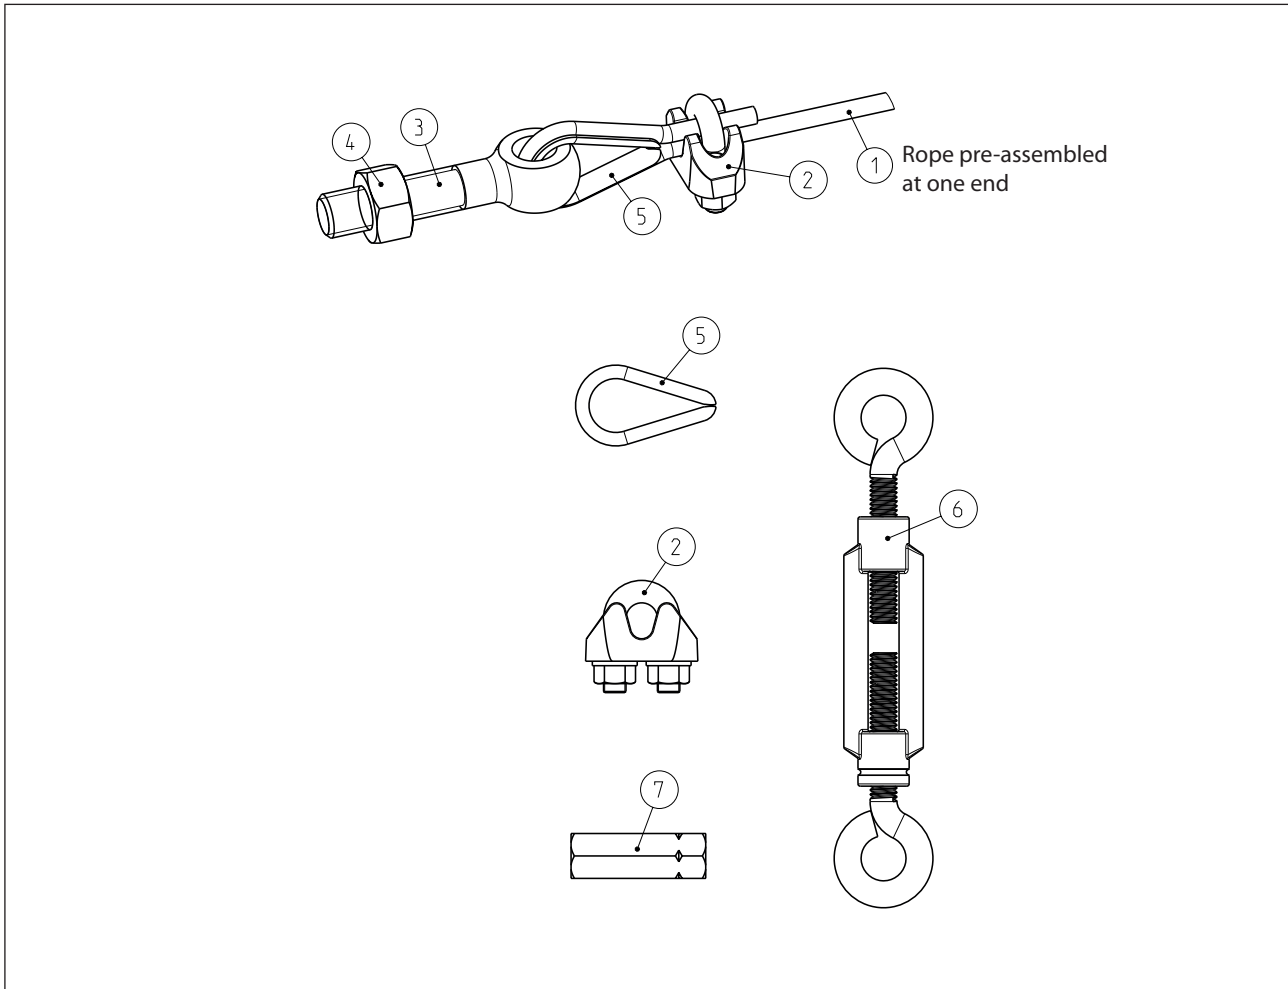

## Rope pull switch

### Accessory rope pull switch

Description **MONTAGESET SEILZUG 15M**

Article number **3990000255**

#### Mechanical data

- ① 1 x Steel cable sheathed; PVC (red) Ø 3/4 mm, 15 m long
- ② 4 x Wire rope clamp, nominal size 5, dimensions: H1 = 25.0 mm, L = 25.0 mm, D = 13.0 mm
- ③ 1 x Eye bolt according to DIN 444(04/83)-LBM, M10x50
- ④ 1 x Hexagon nut M10
- ⑤ 4 x Rope thimble RD3; Rope diameter 4.0 mm, C=12.0 mm, L= 26.5 mm
- ⑥ 1 x Turnbuckle M6x60, similar to DIN 1480 with two eyelets
- ⑦ 1 x Turnbuckle nut M6