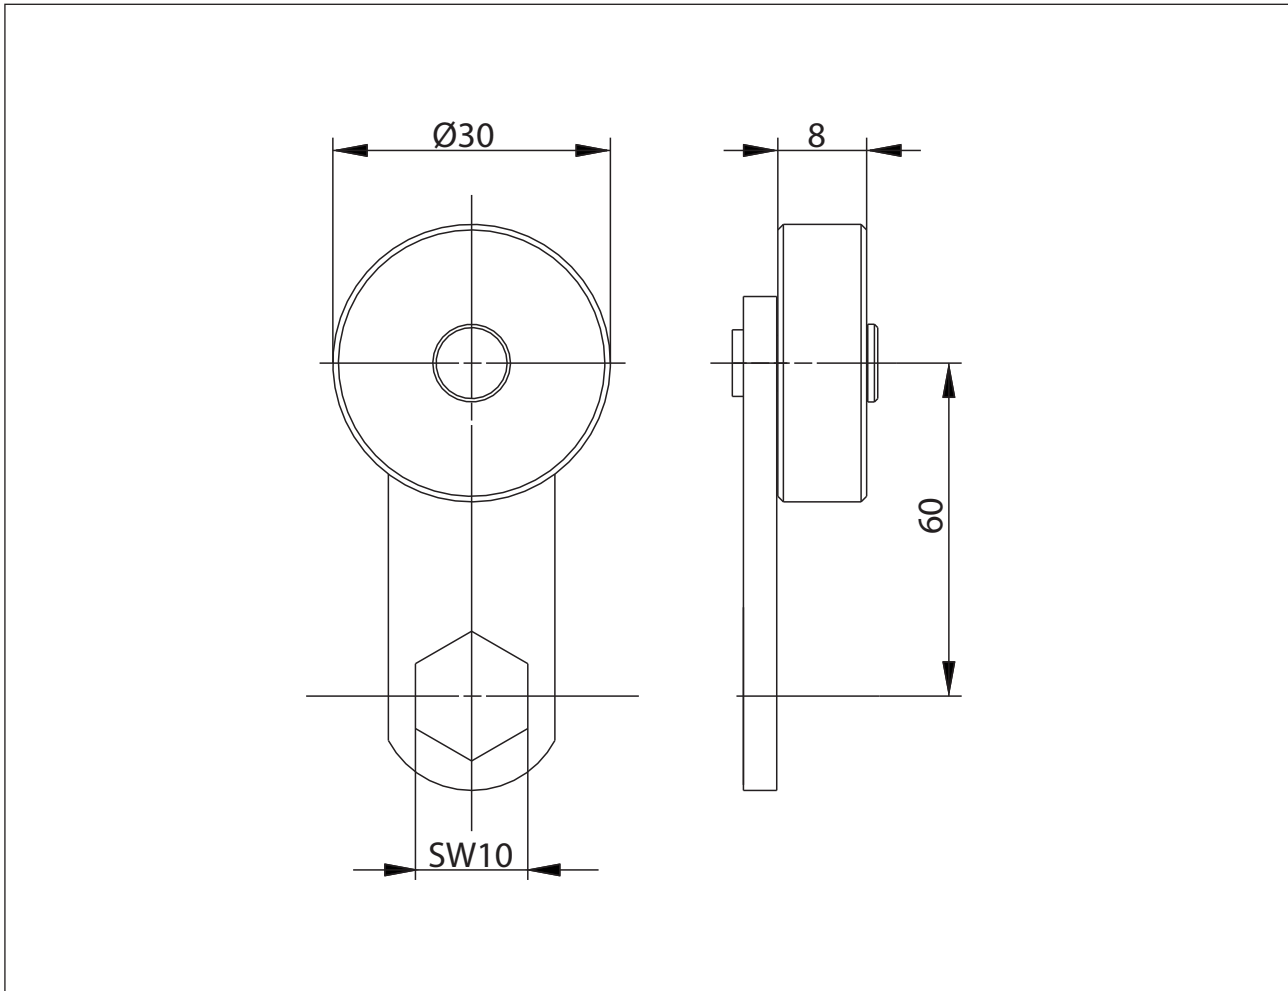

**Actuator**  
Series ENM

Description **AHS-E-HEB.EN GER60 KU30**

Article number **3918352350**

**Mechanical data**

Lever	Steel
Roller	Thermoplastic