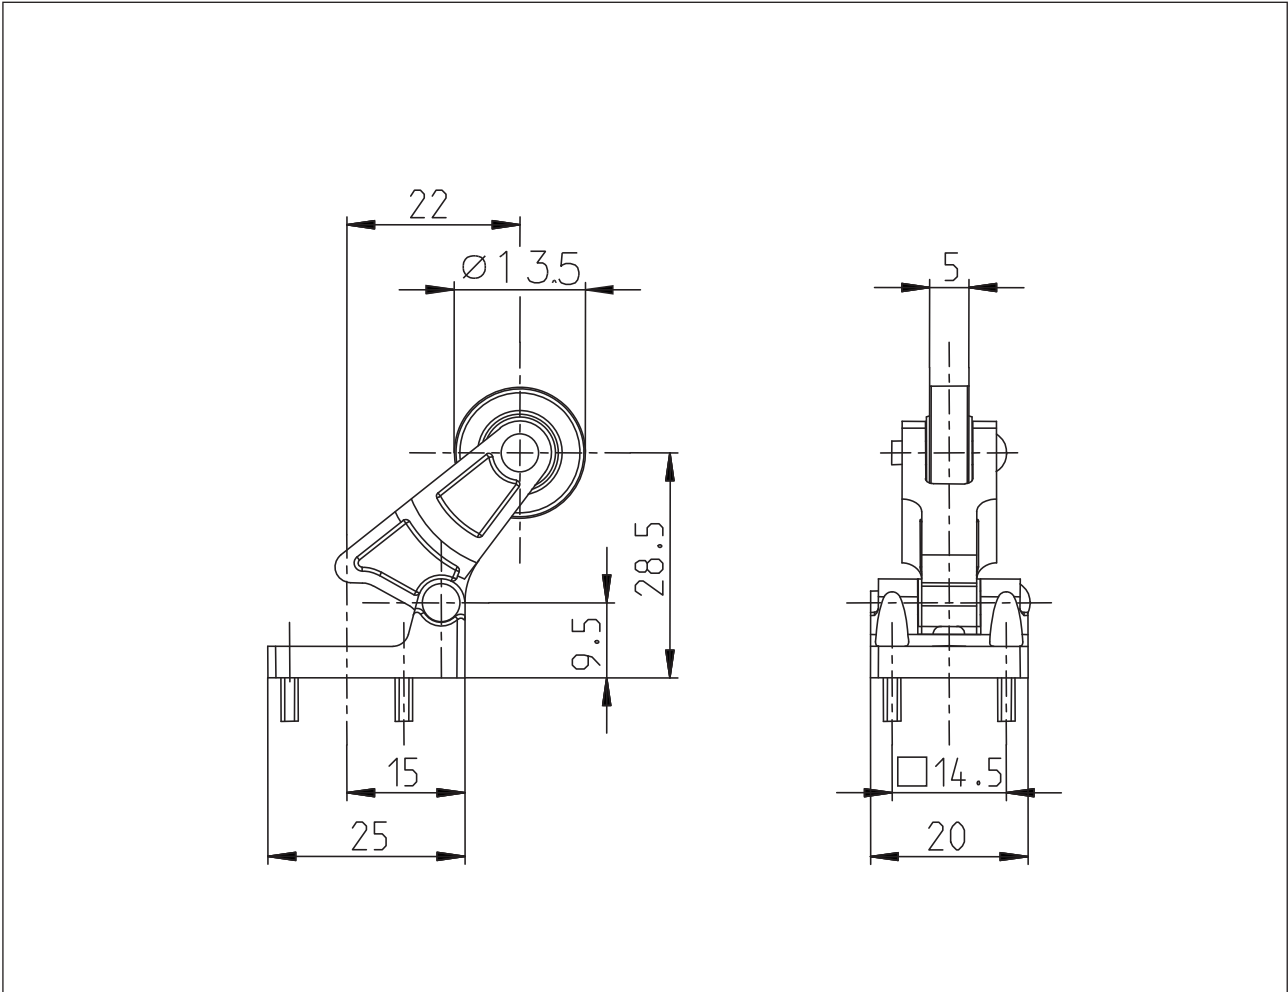

Actuator
Series I88

Description **KN-E-EINR.I88 KU13.5**

Article number **3918252308**

Mechanical data

Bearing bracket	Thermoplastic
Lever	Thermoplastic
Roller	Thermoplastic