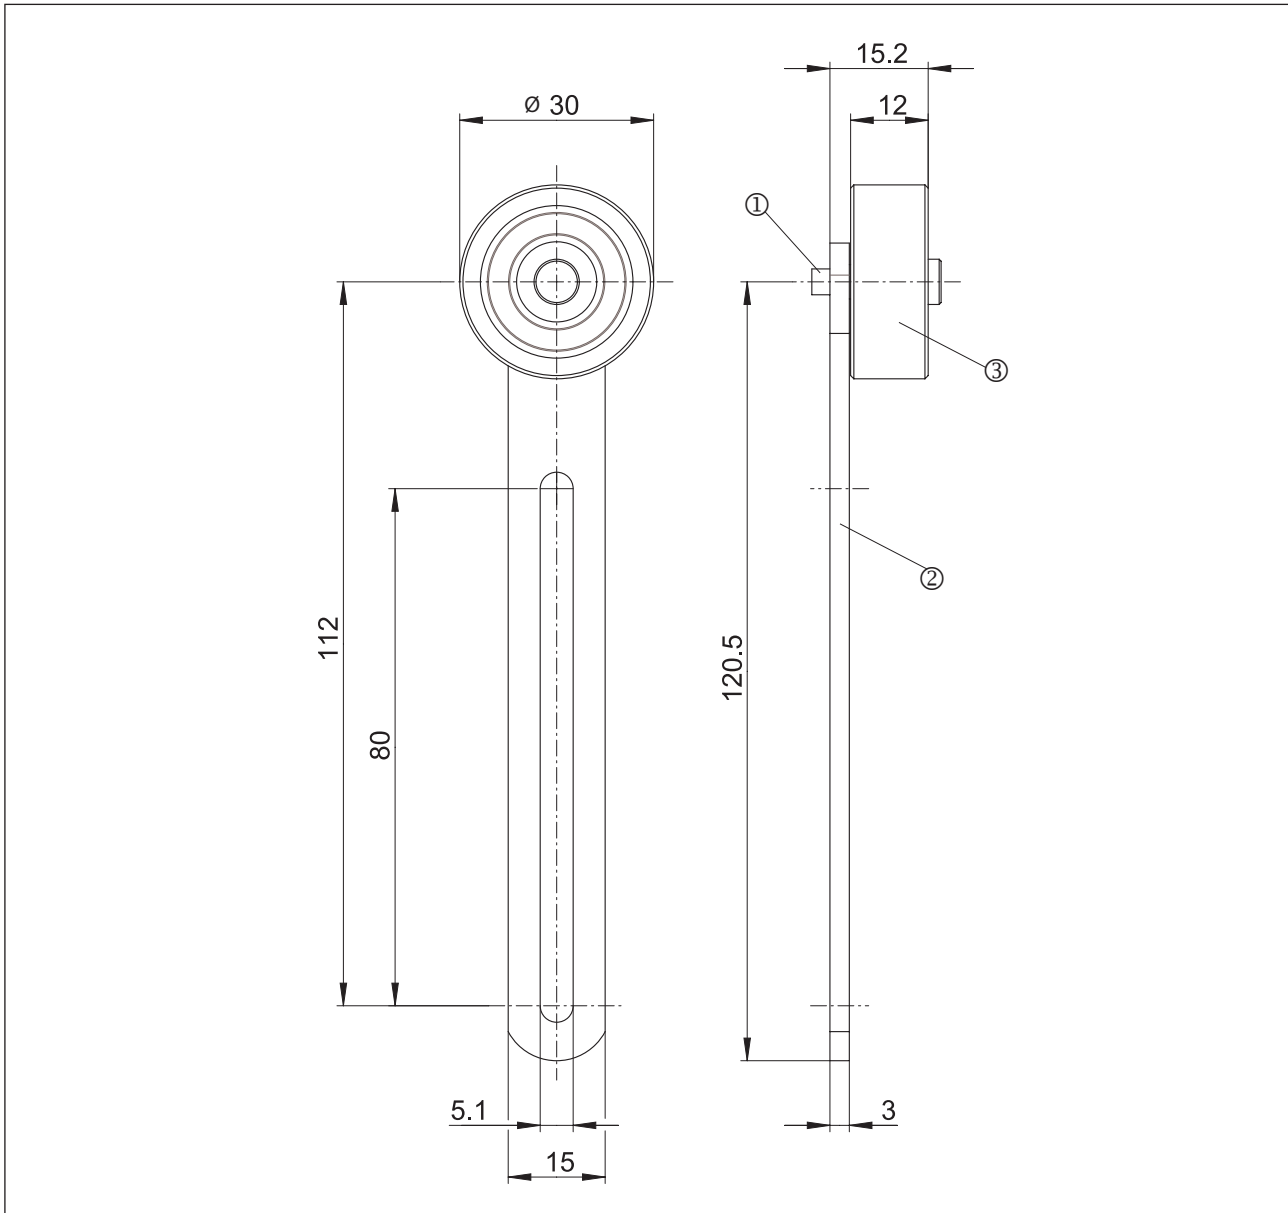

Accessories

Lever

Description **AV-HEB.D 112/80 KU30**

Article number **3914360127**

Mechanical data

① Axis	Steel
② Lever	Steel
③ Roller	Thermoplastic