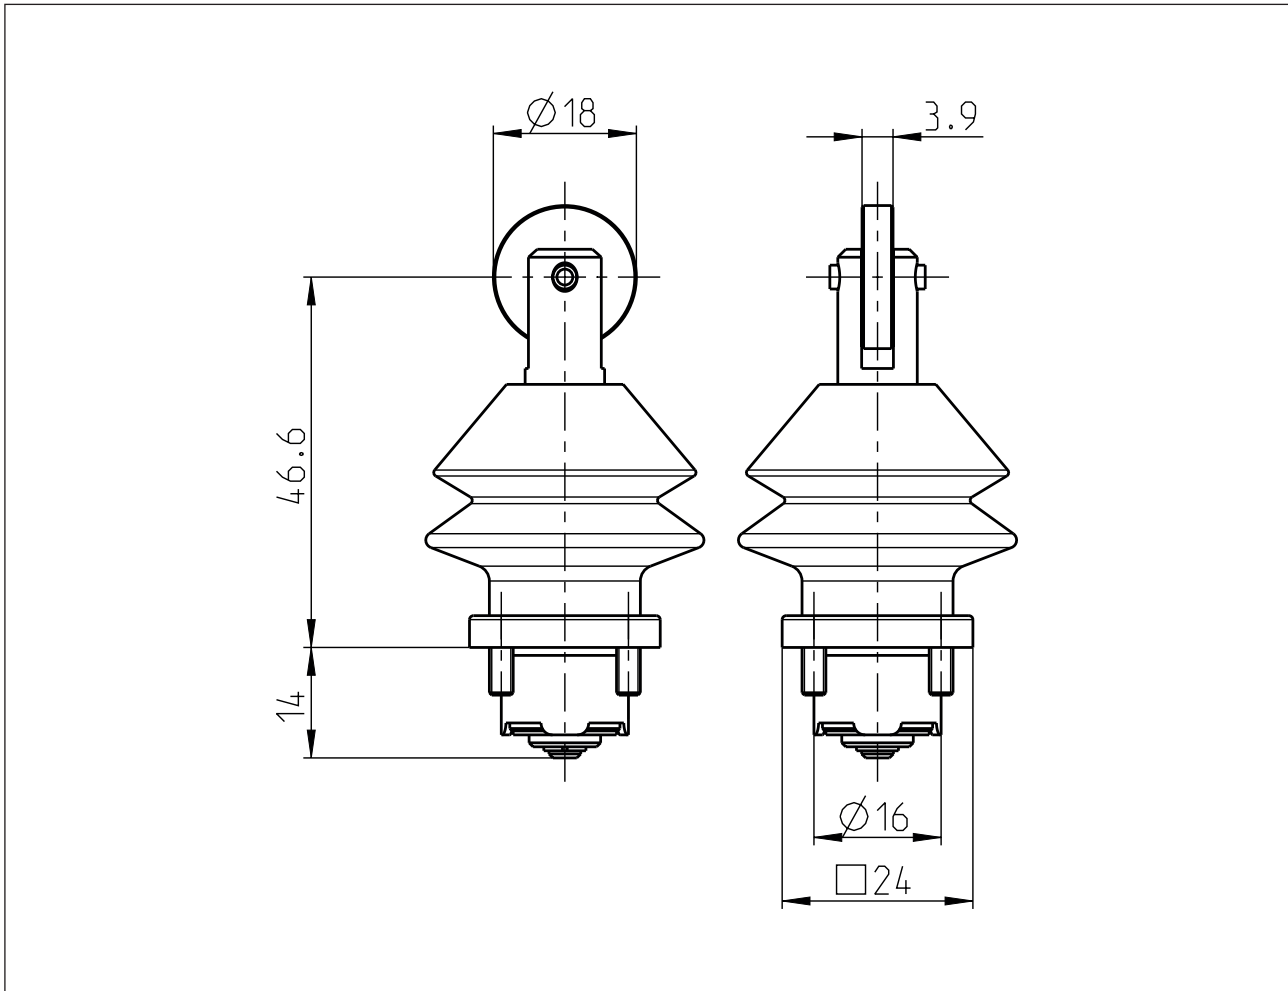

Actuator
Series SN2

Description **RW-E-EINR. SN2**

Article number **3913680435**

Mechanical data

Roller	Stainless steel
Roller pin	Stainless steel
Screws	Stainless steel

Notes

Screws (4x) and O-ring (1x) included.