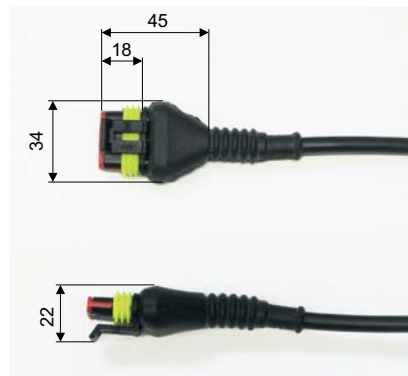

Cable
Series IF

Description **AN-KAB.IF 10M AMP4**

Article number **3251204441**

Bestehend aus

Cable	UL-CSA-S03VV2-F4x0.75 black acc. to UL2517, CSA C22.2/210.2 and acc. to VDE 0281 Teil 12 n. HAR HD 21.12 S1
Plug Connector AMP Superseal 1.5 Series	282088-1 Tab Connector 282110-1 Tab Contact 281934-2 Single Wire Seal 493581-1 Bend Protection

Connector (pin number) and corresponding colours

1 – GY, 2 – BU, 3 – BN, 4 – BK (or 1 – BK, 2 – BU, 3 – BN, 4 – BK)

Mounting (example: IF-Switch)