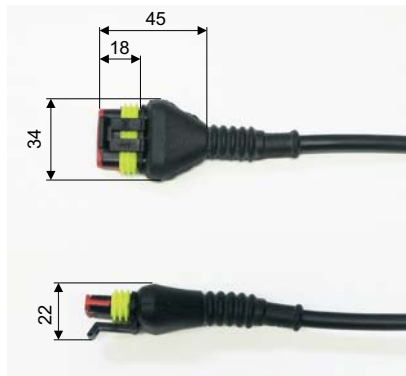

Cable
Series IF

Description **AN-KAB.IF 3.5M AMP4**

Article number **3251204309**

Bestehend aus

Cable	UL-CSA-S03VV2-F4x0.75 black acc. to UL2517, CSA C22.2/210.2 and acc. to VDE 0281 Teil 12 n. HAR HD 21.12 S1
Plug Connector AMP Superseal 1.5 Series	282088-1 Tab Connector 282110-1 Tab Contact 281934-2 Single Wire Seal 493581-1 Bend Protection

Connector (pin number) and corresponding colours

1 – GY, 2 – BU, 3 – BN, 4 – BK (or 1 – BK, 2 – BU, 3 – BN, 4 – BK)

Mounting (example: IF-Switch)