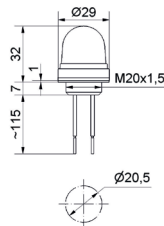

Accessories

Indicator light

Description **AN-KAB.SHS3 5M GERADE**

Article number **3220221420**

Electrical Data

Operating voltage	24 V
Operating voltage type	DC
Operating voltage tolerance	+/- 10%
Rated operational voltage	24 VDC
Rated operational current	45 mA
Rated inrush current	500 mA
Protection class	Protection class 2
Pollution degree	3 In the connection area: 2

Optical data

Light source	LED
Light colour	Blue
Optical signal image	Permanent
Service life optical	100.000 h maximum

Mechanical data

Materials	PC PC / ABS
Dome colour	Blue
Housing colour	Black
Protection category	IP65
Connection	cable
Type of fixing	Built-in mounting
Working temperature	-20 °C ... +50 °C
UL Type Rating	Type 12
Product weight	12 g